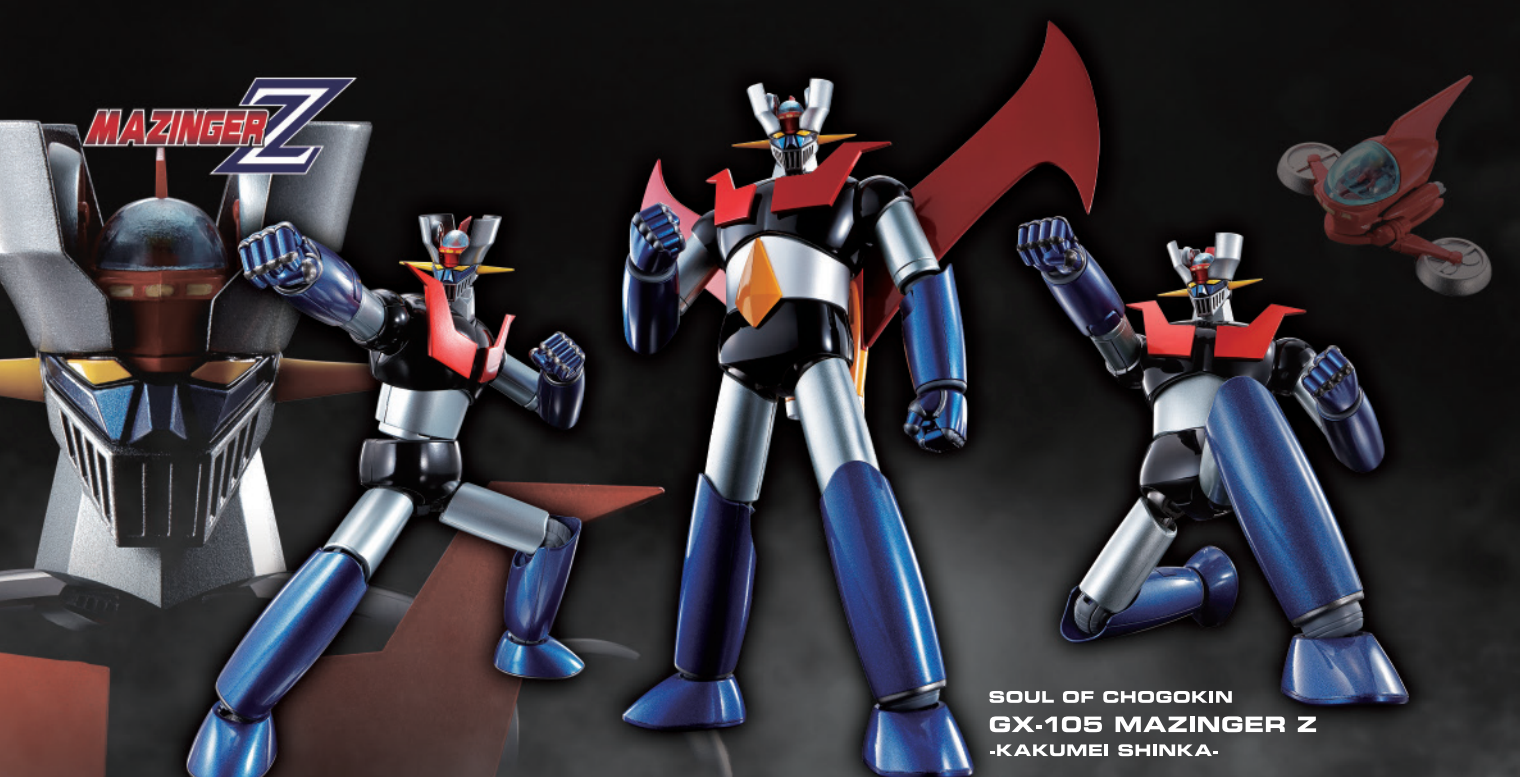

ONE PIECE FILM
RED

BACK

FRONT

FiguartsZERO [EXTRA BATTLE]
SHANKS and UTA .ONE PIECE FILM RED Ver.-

© Eiichiro Oda/2022 "One Piece" production committee

Figuarts
ZERO

FiguartsZERO figurines feature stylish proportion and high-precision sculpts at an affordable price. Focusing on realism and collectability FiguartsZERO figurines bring out the best of the characters they portray.

©Eiichiro Oda/Shueisha, Toei Animation

**SOUL OF CHOGOKIN
GX-105 MAZINGER Z**
-KAKUMEI SHINKA-

**SOUL OF CHOGOKIN
GX-25R GARADA K-7 &
GX-26R DOUBULAS M-2**

A nostalgic yet high-tech series of diecast metal robots, packed with hidden gimmicks and features. The designers start from square one for each release, constantly challenging themselves to bring out the unique potential of every robot. The Soul of Chogokin are the world's most advanced robot toys.